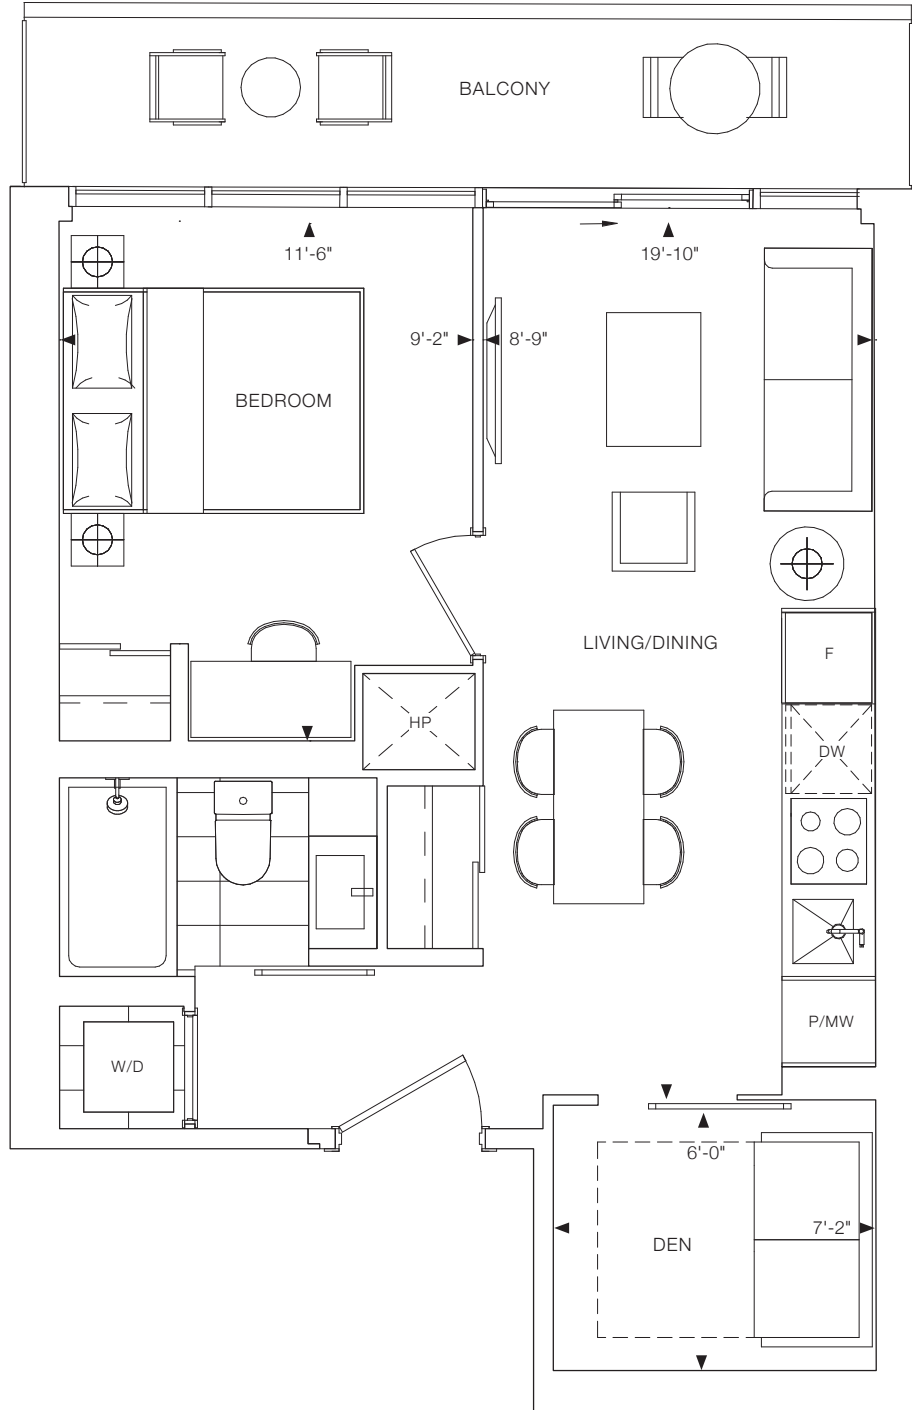

ELM
ON
YONGE

S1

JUNIOR 1 BEDROOM
INTERIOR: 300 SQ. FT.
TOTAL: 300 SQ. FT.

ELM
ON
YONGE

1B

1 BEDROOM
INTERIOR: 430 SQ.FT.
EXTERIOR: 89 SQ.FT.
TOTAL: 519 SQ.FT.

ELM
ON
YONGE

1D

1 BEDROOM
INTERIOR: 457 SQ.FT.
TOTAL: 457 SQ.FT.

ELM
ON
YONGE

1T+D

1 BEDROOM + DEN
INTERIOR: 474 SQ.FT.
TOTAL: 474 SQ.FT.

ELM
ON
YONGE

1C+D

1 BEDROOM + DEN
INTERIOR: 475 SQ.FT.
EXTERIOR: 81 SQ.FT.
TOTAL: 556 SQ.FT.

ELM
ON
YONGE

1A+D

1 BEDROOM + DEN
INTERIOR: 484 SQ.FT.
EXTERIOR: 79 SQ.FT.
TOTAL: 563 SQ.FT.

ELM
ON
YONGE

1S+D

1 BEDROOM + DEN
INTERIOR: 504 SQ.FT.
TOTAL: 504 SQ.FT.

ELM
ON
YONGE

1D+D

1 BEDROOM + DEN
INTERIOR: 509 SQ.FT.
TOTAL: 509 SQ.FT.

ELM
ON
YONGE

1Q+D

1 BEDROOM + DEN + 2 BATH
INTERIOR: 603 SQ.FT.
EXTERIOR: 78 SQ.FT.
TOTAL: 681 SQ.FT.

ELM
ON
YONGE

2A+M

2 BEDROOM + MEDIA + 2 BATH
INTERIOR: 596 SQ.FT.
EXTERIOR: 87 SQ.FT.
TOTAL: 683 SQ.FT.