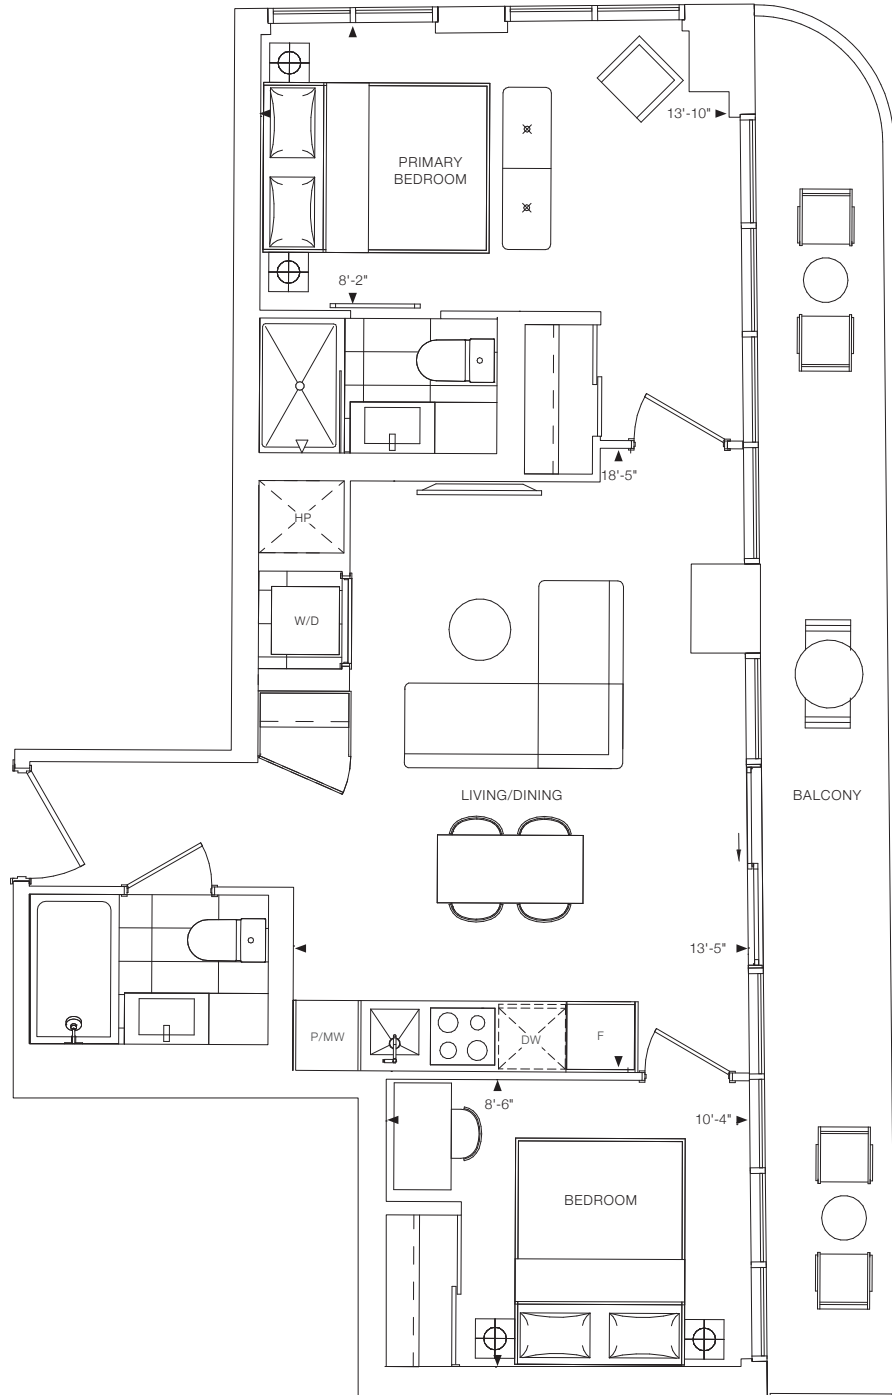

1 BEDROOM + DEN
INTERIOR: 509 SQ.FT.
TOTAL: 509 SQ.FT.

ELM
ON
YONGE

1Q+D

1 BEDROOM + DEN + 2 BATH
INTERIOR: 603 SQ.FT.
EXTERIOR: 78 SQ.FT.
TOTAL: 681 SQ.FT.

ELM
ON
YONGE

2A+M

2 BEDROOM + MEDIA + 2 BATH
INTERIOR: 596 SQ.FT.
EXTERIOR: 87 SQ.FT.
TOTAL: 683 SQ.FT.

ELM
ON
YONGE

2D

2 BEDROOM + 2 BATH
INTERIOR: 639 SQ.FT.
EXTERIOR: 81 SQ.FT.
TOTAL: 720 SQ.FT.

ELM
ON
YONGE

2L

2 BEDROOM + 2 BATH
INTERIOR: 683 SQ.FT.
EXTERIOR: 165 SQ.FT.
TOTAL: 848 SQ.FT.

ELM
ON
YONGE

2M

2 BEDROOM + 2 BATH
INTERIOR: 686 SQ.FT.
EXTERIOR: 244 SQ.FT.
TOTAL: 930 SQ.FT.

ELM
ON
YONGE

3A

3 BEDROOM + 2 BATH
INTERIOR: 767 SQ.FT.
EXTERIOR: 225 SQ.FT.
TOTAL: 992 SQ.FT.