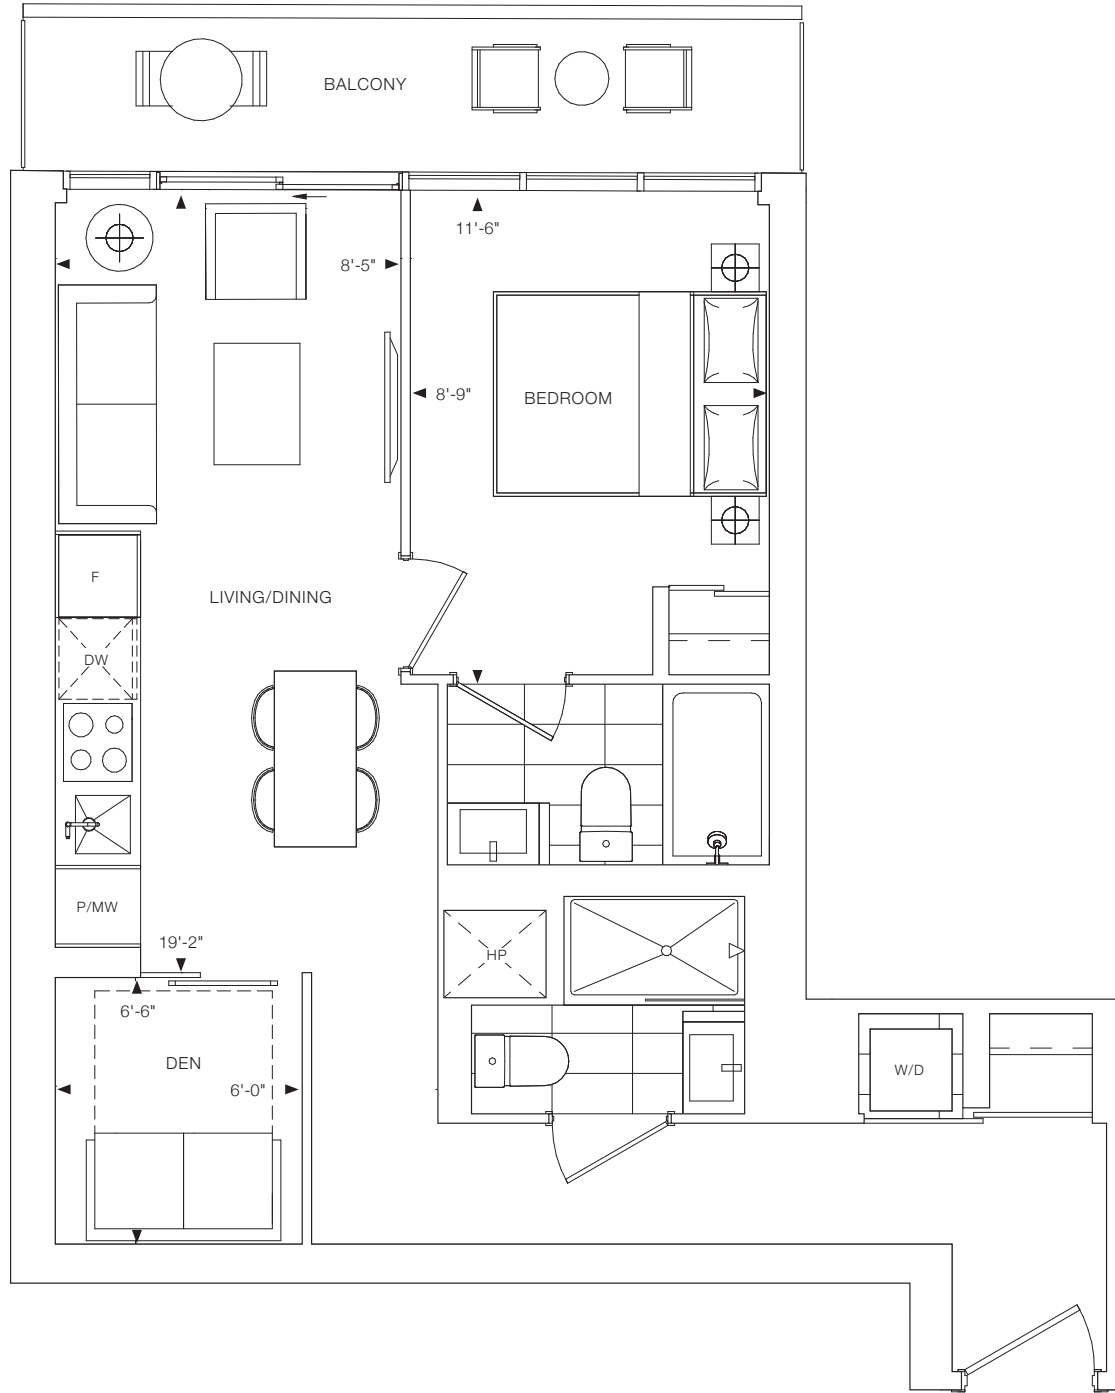

ELM
ON
YONGE

1A+D

1 BEDROOM + DEN
INTERIOR: 484 SQ.FT.
EXTERIOR: 79 SQ.FT.
TOTAL: 563 SQ.FT.

ELM
ON
YONGE

1S+D

1 BEDROOM + DEN
INTERIOR: 504 SQ.FT.
TOTAL: 504 SQ.FT.

ELM
ON
YONGE

1D+D

1 BEDROOM + DEN
INTERIOR: 509 SQ.FT.
TOTAL: 509 SQ.FT.

ELM
ON
YONGE

1Q+D

1 BEDROOM + DEN + 2 BATH
INTERIOR: 603 SQ.FT.
EXTERIOR: 78 SQ.FT.
TOTAL: 681 SQ.FT.

ELM
ON
YONGE

2A+M

2 BEDROOM + MEDIA + 2 BATH
INTERIOR: 596 SQ.FT.
EXTERIOR: 87 SQ.FT.
TOTAL: 683 SQ.FT.

ELM
ON
YONGE

2D

2 BEDROOM + 2 BATH
INTERIOR: 639 SQ.FT.
EXTERIOR: 81 SQ.FT.
TOTAL: 720 SQ.FT.

ELM
ON
YONGE

2L

2 BEDROOM + 2 BATH
INTERIOR: 683 SQ.FT.
EXTERIOR: 165 SQ.FT.
TOTAL: 848 SQ.FT.

ELM
ON
YONGE

2M