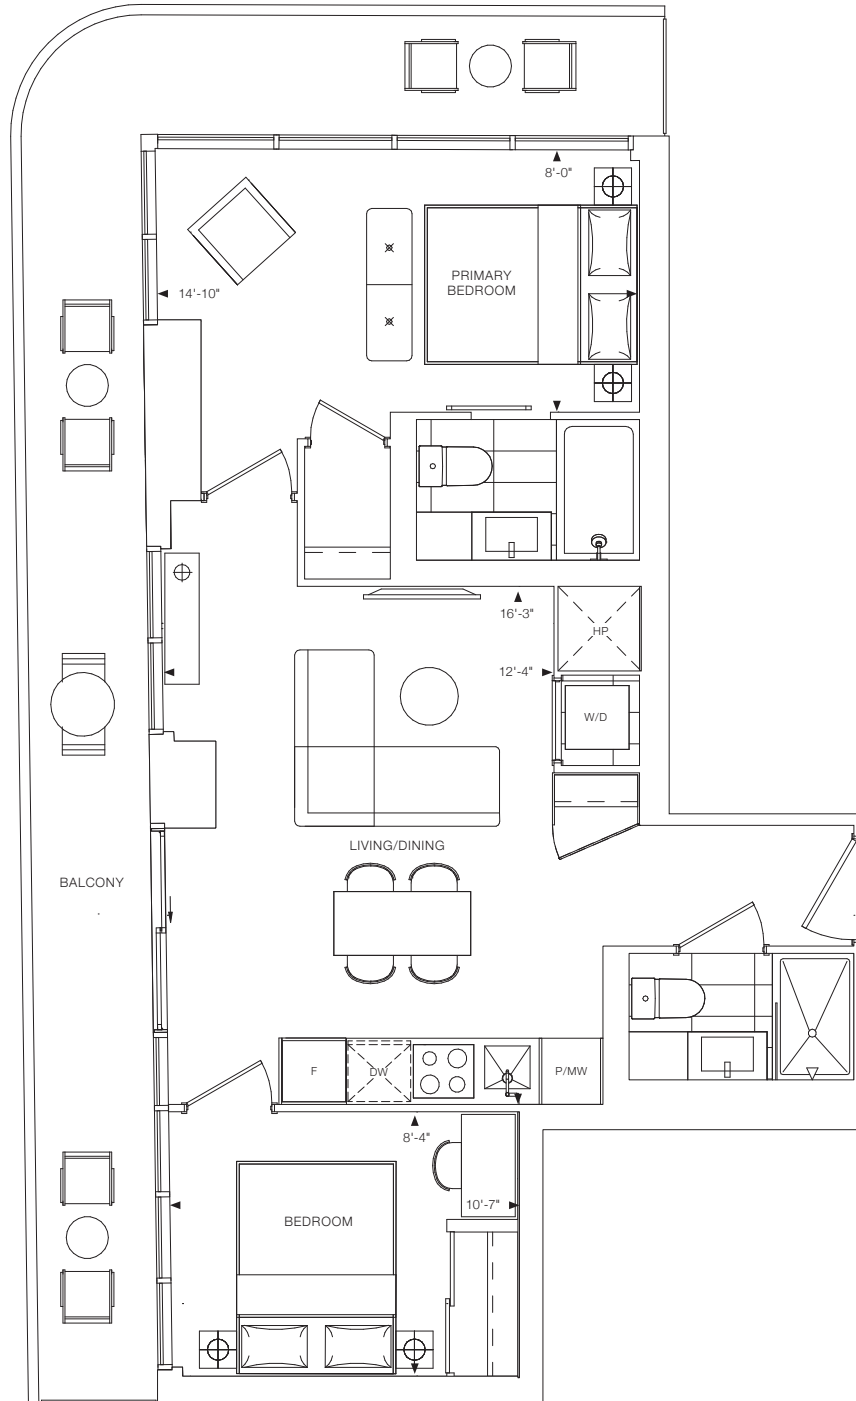

ELM
ON
YONGE

1A+D

1 BEDROOM + DEN
INTERIOR: 484 SQ.FT.
EXTERIOR: 79 SQ.FT.
TOTAL: 563 SQ.FT.

ELM
ON
YONGE

1S+D

1 BEDROOM + DEN
INTERIOR: 504 SQ.FT.
TOTAL: 504 SQ.FT.

ELM
ON
YONGE

1D+D

1 BEDROOM + DEN
INTERIOR: 509 SQ.FT.
TOTAL: 509 SQ.FT.

ELM
ON
YONGE

1Q+D

1 BEDROOM + DEN + 2 BATH
INTERIOR: 603 SQ.FT.
EXTERIOR: 78 SQ.FT.
TOTAL: 681 SQ.FT.

ELM
ON
YONGE

2A+M

2 BEDROOM + MEDIA + 2 BATH
INTERIOR: 596 SQ.FT.
EXTERIOR: 87 SQ.FT.
TOTAL: 683 SQ.FT.

ELM
ON
YONGE

2D

2 BEDROOM + 2 BATH
INTERIOR: 639 SQ.FT.
EXTERIOR: 81 SQ.FT.
TOTAL: 720 SQ.FT.

ELM
ON
YONGE

2L

2 BEDROOM + 2 BATH
INTERIOR: 683 SQ.FT.
EXTERIOR: 165 SQ.FT.
TOTAL: 848 SQ.FT.

ELM
ON
YONGE

2M

2 BEDROOM + 2 BATH
INTERIOR: 686 SQ.FT.
EXTERIOR: 244 SQ.FT.
TOTAL: 930 SQ.FT.

ELM
ON
YONGE

3A

3 BEDROOM + 2 BATH
INTERIOR: 767 SQ.FT.
EXTERIOR: 225 SQ.FT.
TOTAL: 992 SQ.FT.