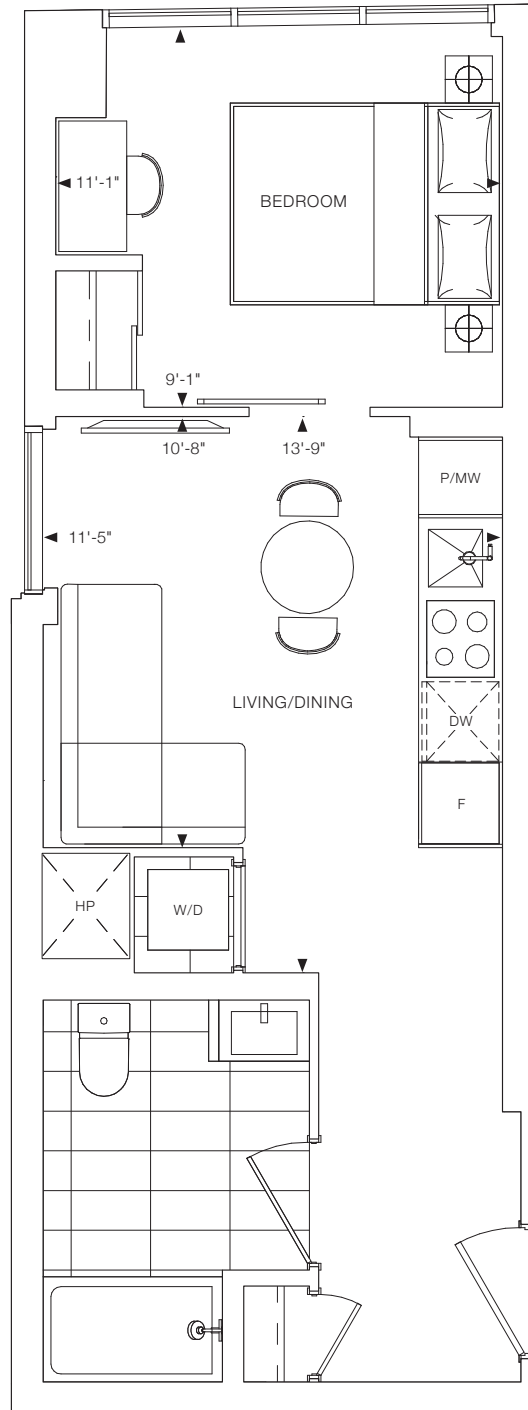

ELM
ON
YONGE

S1

JUNIOR 1 BEDROOM
INTERIOR: 300 SQ. FT.
TOTAL: 300 SQ. FT.

ELM
ON
YONGE

1B

1 BEDROOM
INTERIOR: 430 SQ.FT.
EXTERIOR: 89 SQ.FT.
TOTAL: 519 SQ.FT.

ELM
ON
YONGE

1D

1 BEDROOM
INTERIOR: 457 SQ.FT.
TOTAL: 457 SQ.FT.

ELM
ON
YONGE

1T+D

1 BEDROOM + DEN
INTERIOR: 474 SQ.FT.
TOTAL: 474 SQ.FT.

ELM
ON
YONGE

1C+D

1 BEDROOM + DEN
INTERIOR: 475 SQ.FT.
EXTERIOR: 81 SQ.FT.
TOTAL: 556 SQ.FT.

ELM
ON
YONGE

1A+D

1 BEDROOM + DEN
INTERIOR: 484 SQ.FT.
EXTERIOR: 79 SQ.FT.
TOTAL: 563 SQ.FT.

ELM
ON
YONGE

1S+D

1 BEDROOM + DEN
INTERIOR: 504 SQ.FT.
TOTAL: 504 SQ.FT.

ELM
ON
YONGE

1D+D

1 BEDROOM + DEN
INTERIOR: 509 SQ.FT.
TOTAL: 509 SQ.FT.

ELM
ON
YONGE

1Q+D

1 BEDROOM + DEN + 2 BATH
INTERIOR: 603 SQ.FT.
EXTERIOR: 78 SQ.FT.
TOTAL: 681 SQ.FT.

ELM
ON
YONGE

2A+M

2 BEDROOM + MEDIA + 2 BATH
INTERIOR: 596 SQ.FT.
EXTERIOR: 87 SQ.FT.
TOTAL: 683 SQ.FT.