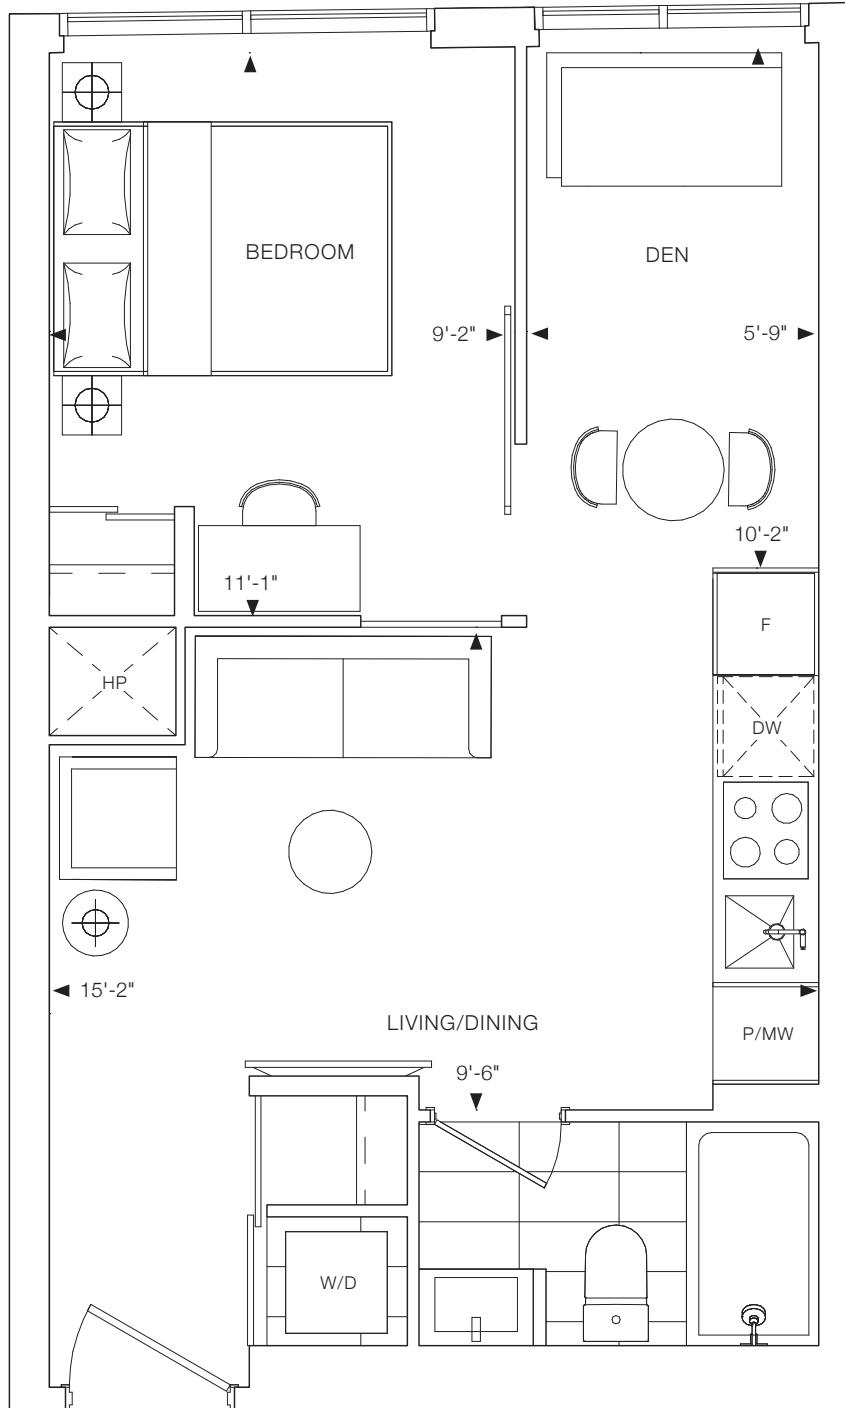

ELM
ON
YONGE

S1

JUNIOR 1 BEDROOM
INTERIOR: 300 SQ. FT.
TOTAL: 300 SQ. FT.

ELM
ON
YONGE

1B

1 BEDROOM
INTERIOR: 430 SQ.FT.
EXTERIOR: 89 SQ.FT.
TOTAL: 519 SQ.FT.

ELM
ON
YONGE

1D

1 BEDROOM
INTERIOR: 457 SQ.FT.
TOTAL: 457 SQ.FT.

ELM
ON
YONGE

1T+D

1 BEDROOM + DEN
INTERIOR: 474 SQ.FT.
TOTAL: 474 SQ.FT.

ELM
ON
YONGE

1C+D

1 BEDROOM + DEN
INTERIOR: 475 SQ.FT.
EXTERIOR: 81 SQ.FT.
TOTAL: 556 SQ.FT.

ELM
ON
YONGE

1A+D

1 BEDROOM + DEN
INTERIOR: 484 SQ.FT.
EXTERIOR: 79 SQ.FT.
TOTAL: 563 SQ.FT.

ELM
ON
YONGE

1S+D

1 BEDROOM + DEN
INTERIOR: 504 SQ.FT.
TOTAL: 504 SQ.FT.

ELM
ON
YONGE

1D+D

1 BEDROOM + DEN
INTERIOR: 509 SQ.FT.
TOTAL: 509 SQ.FT.

ELM
ON
YONGE

1Q+D

1 BEDROOM + DEN + 2 BATH
INTERIOR: 603 SQ.FT.
EXTERIOR: 78 SQ.FT.
TOTAL: 681 SQ.FT.

ELM
ON
YONGE

2A+M

2 BEDROOM + MEDIA + 2 BATH
INTERIOR: 596 SQ.FT.
EXTERIOR: 87 SQ.FT.
TOTAL: 683 SQ.FT.