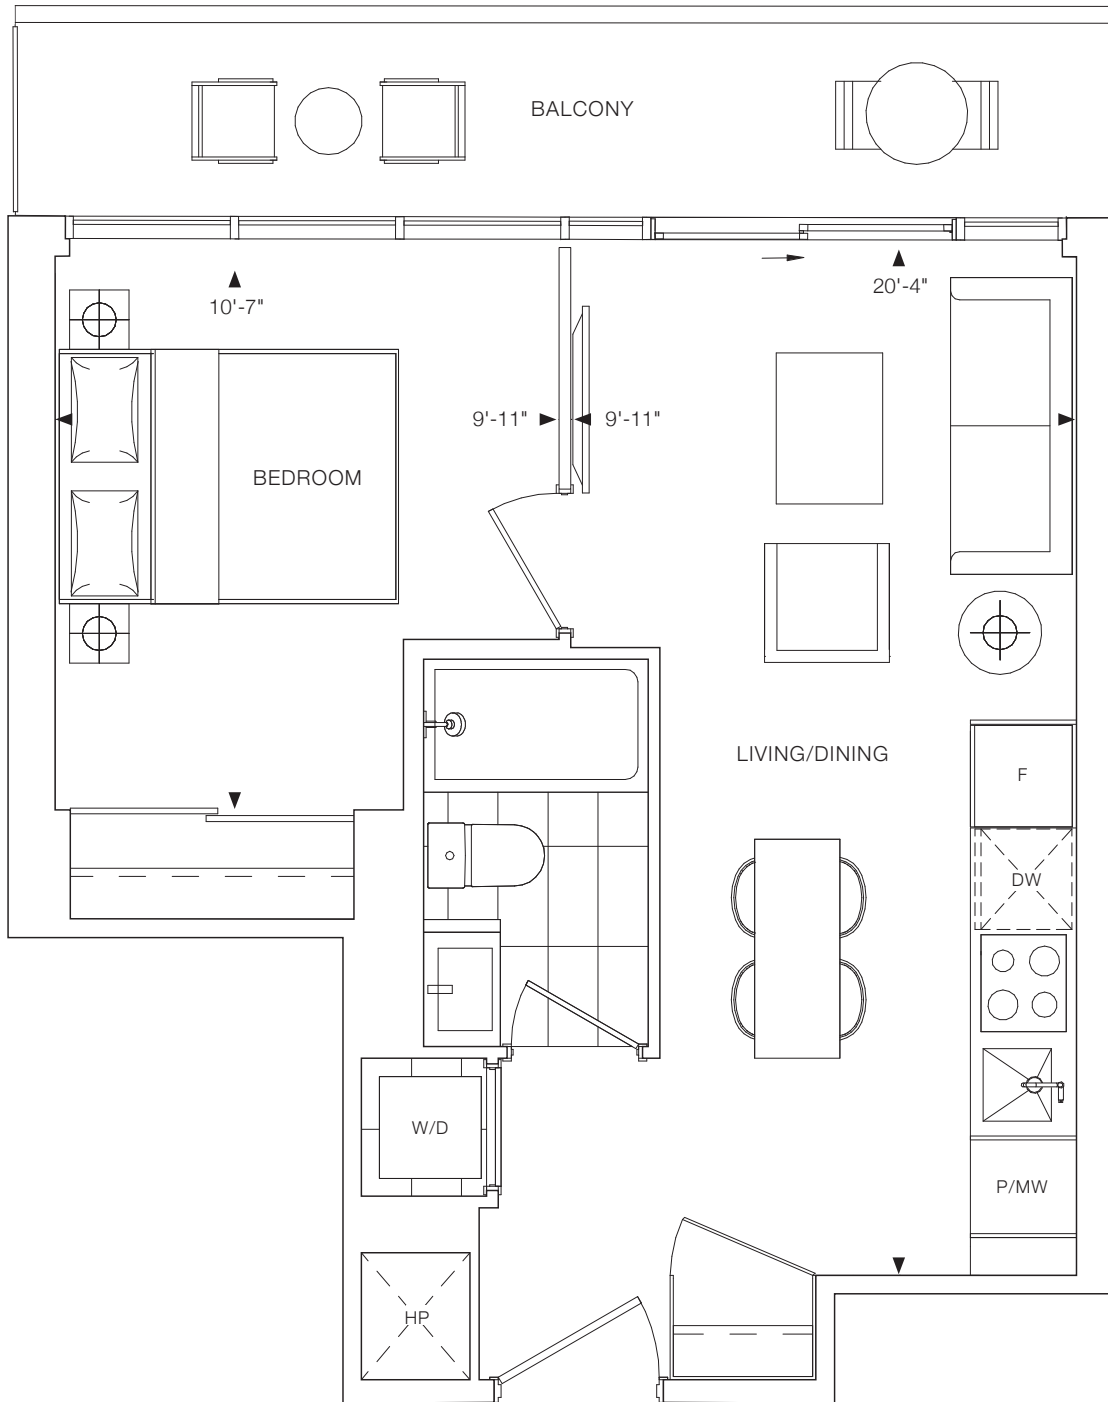

ELM
ON
YONGE

S1

JUNIOR 1 BEDROOM
INTERIOR: 300 SQ. FT.
TOTAL: 300 SQ. FT.

ELM
ON
YONGE

1B

1 BEDROOM
INTERIOR: 430 SQ.FT.
EXTERIOR: 89 SQ.FT.
TOTAL: 519 SQ.FT.

ELM
ON
YONGE

1D

1 BEDROOM
INTERIOR: 457 SQ.FT.
TOTAL: 457 SQ.FT.

ELM
ON
YONGE

1T+D

1 BEDROOM + DEN
INTERIOR: 474 SQ.FT.
TOTAL: 474 SQ.FT.

ELM
ON
YONGE

1C+D

1 BEDROOM + DEN
INTERIOR: 475 SQ.FT.
EXTERIOR: 81 SQ.FT.
TOTAL: 556 SQ.FT.

ELM
ON
YONGE

1A+D

1 BEDROOM + DEN
INTERIOR: 484 SQ.FT.
EXTERIOR: 79 SQ.FT.
TOTAL: 563 SQ.FT.

ELM
ON
YONGE

1S+D

1 BEDROOM + DEN
INTERIOR: 504 SQ.FT.
TOTAL: 504 SQ.FT.

ELM
ON
YONGE

1D+D

1 BEDROOM + DEN
INTERIOR: 509 SQ.FT.
TOTAL: 509 SQ.FT.

ELM
ON
YONGE

1Q+D

1 BEDROOM + DEN + 2 BATH
INTERIOR: 603 SQ.FT.
EXTERIOR: 78 SQ.FT.
TOTAL: 681 SQ.FT.

ELM
ON
YONGE

2A+M

2 BEDROOM + MEDIA + 2 BATH
INTERIOR: 596 SQ.FT.
EXTERIOR: 87 SQ.FT.
TOTAL: 683 SQ.FT.