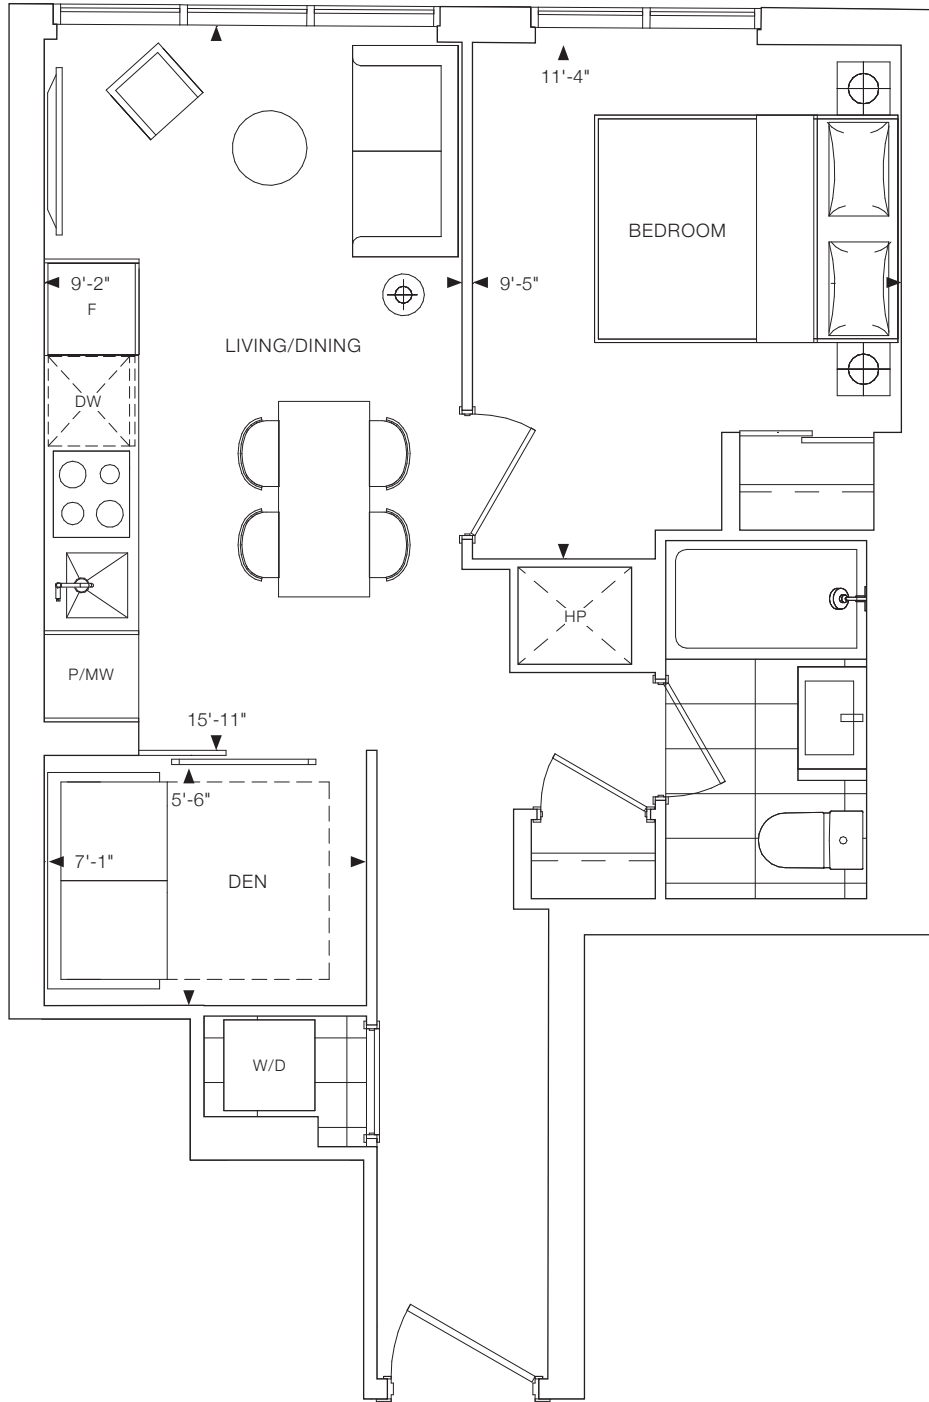

1 BEDROOM
INTERIOR: 457 SQ.FT.
TOTAL: 457 SQ.FT.

ELM
ON
YONGE

1T+D

1 BEDROOM + DEN
INTERIOR: 474 SQ.FT.
TOTAL: 474 SQ.FT.

ELM
ON
YONGE

1C+D

1 BEDROOM + DEN
INTERIOR: 475 SQ.FT.
EXTERIOR: 81 SQ.FT.
TOTAL: 556 SQ.FT.

ELM
ON
YONGE

1A+D

1 BEDROOM + DEN
INTERIOR: 484 SQ.FT.
EXTERIOR: 79 SQ.FT.
TOTAL: 563 SQ.FT.

ELM
ON
YONGE

1S+D

1 BEDROOM + DEN
INTERIOR: 504 SQ.FT.
TOTAL: 504 SQ.FT.

ELM
ON
YONGE

1D+D

1 BEDROOM + DEN
INTERIOR: 509 SQ.FT.
TOTAL: 509 SQ.FT.

ELM
ON
YONGE

1Q+D

1 BEDROOM + DEN + 2 BATH
INTERIOR: 603 SQ.FT.
EXTERIOR: 78 SQ.FT.
TOTAL: 681 SQ.FT.

ELM
ON
YONGE

2A+M

2 BEDROOM + MEDIA + 2 BATH
INTERIOR: 596 SQ.FT.
EXTERIOR: 87 SQ.FT.
TOTAL: 683 SQ.FT.

ELM
ON
YONGE

2D

2 BEDROOM + 2 BATH
INTERIOR: 639 SQ.FT.
EXTERIOR: 81 SQ.FT.
TOTAL: 720 SQ.FT.

ELM
ON
YONGE

2L

2 BEDROOM + 2 BATH
INTERIOR: 683 SQ.FT.
EXTERIOR: 165 SQ.FT.
TOTAL: 848 SQ.FT.

ELM
ON
YONGE

2M