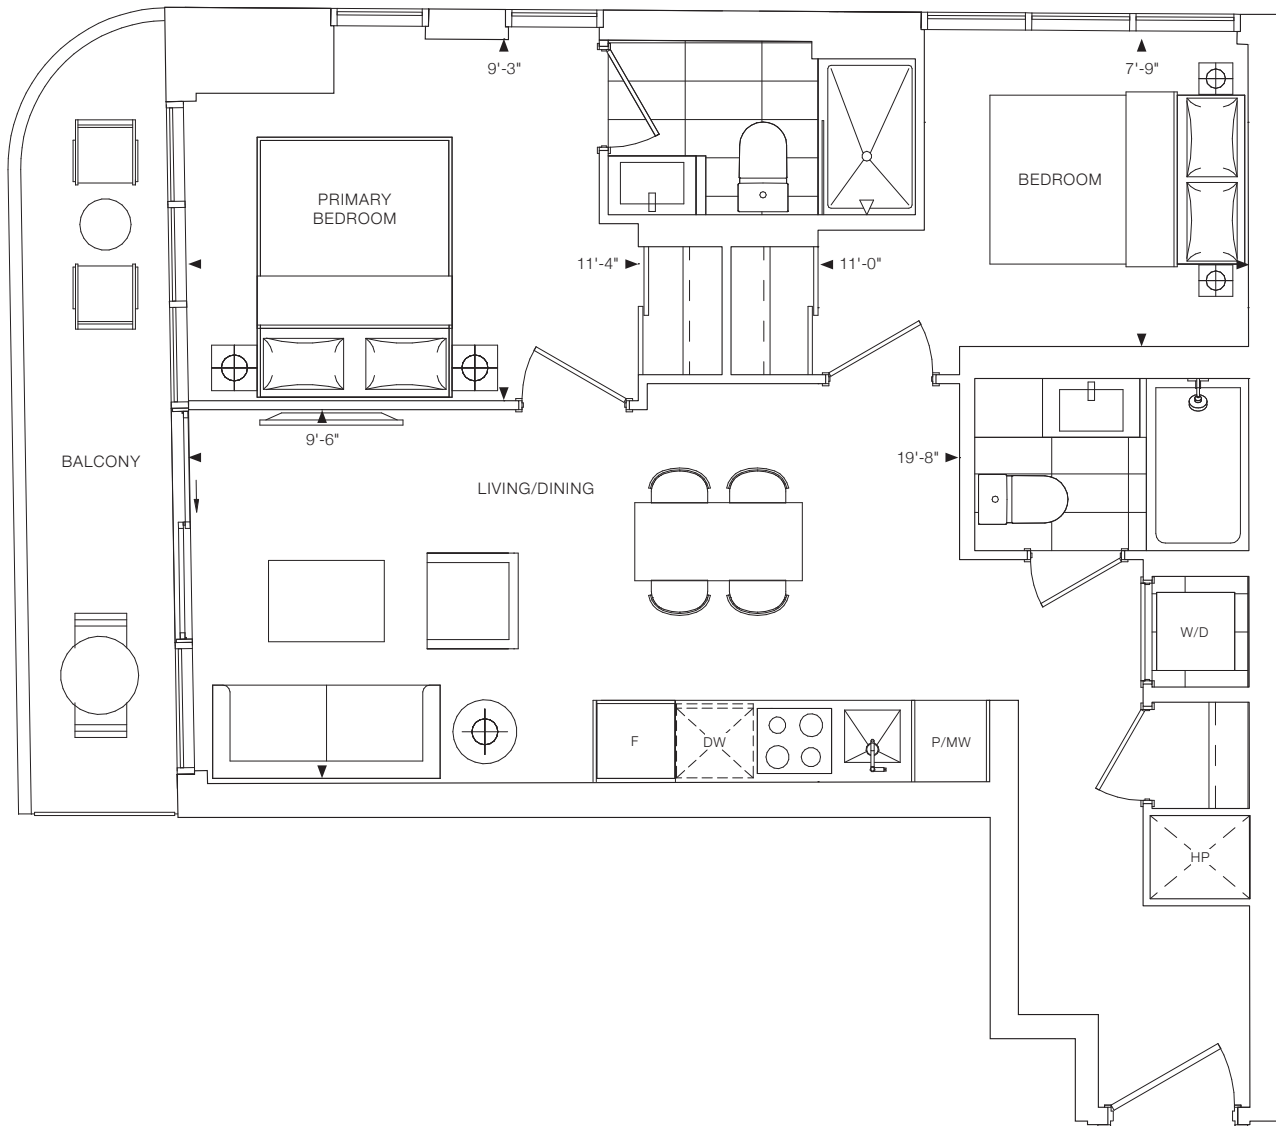

ELM
ON
YONGE

1A+D

1 BEDROOM + DEN
INTERIOR: 484 SQ.FT.
EXTERIOR: 79 SQ.FT.
TOTAL: 563 SQ.FT.

ELM
ON
YONGE

1S+D

1 BEDROOM + DEN
INTERIOR: 504 SQ.FT.
TOTAL: 504 SQ.FT.

ELM
ON
YONGE

1D+D

1 BEDROOM + DEN
INTERIOR: 509 SQ.FT.
TOTAL: 509 SQ.FT.

ELM
ON
YONGE

1Q+D

1 BEDROOM + DEN + 2 BATH
INTERIOR: 603 SQ.FT.
EXTERIOR: 78 SQ.FT.
TOTAL: 681 SQ.FT.

ELM
ON
YONGE

2A+M

2 BEDROOM + MEDIA + 2 BATH
INTERIOR: 596 SQ.FT.
EXTERIOR: 87 SQ.FT.
TOTAL: 683 SQ.FT.

ELM
ON
YONGE

2D

2 BEDROOM + 2 BATH
INTERIOR: 639 SQ.FT.
EXTERIOR: 81 SQ.FT.
TOTAL: 720 SQ.FT.

ELM
ON
YONGE

2L

2 BEDROOM + 2 BATH
INTERIOR: 683 SQ.FT.
EXTERIOR: 165 SQ.FT.
TOTAL: 848 SQ.FT.

ELM
ON
YONGE

2M