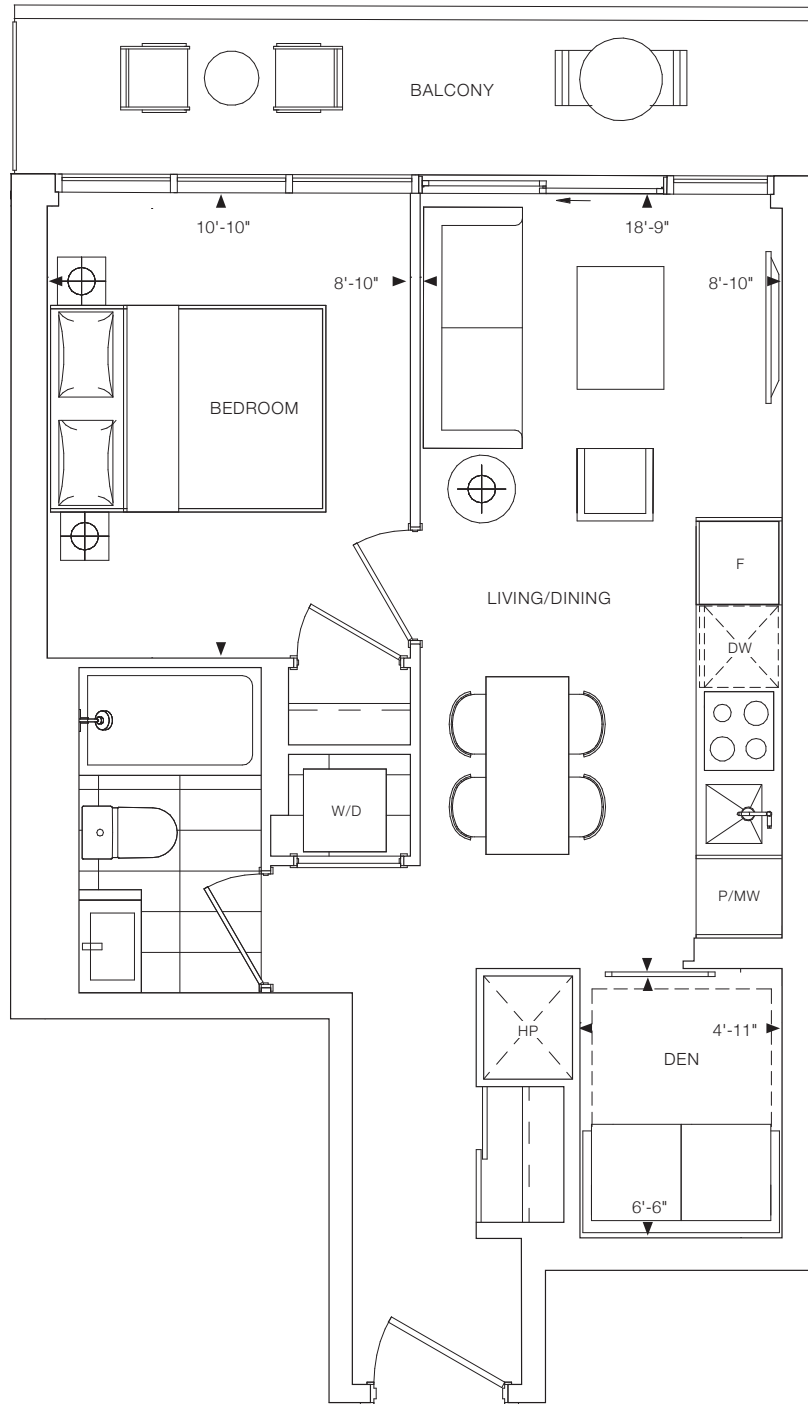

ELM
ON
YONGE

S1

JUNIOR 1 BEDROOM
INTERIOR: 300 SQ. FT.
TOTAL: 300 SQ. FT.

ELM
ON
YONGE

1B

1 BEDROOM
INTERIOR: 430 SQ.FT.
EXTERIOR: 89 SQ.FT.
TOTAL: 519 SQ.FT.

ELM
ON
YONGE

1D

1 BEDROOM
INTERIOR: 457 SQ.FT.
TOTAL: 457 SQ.FT.

ELM
ON
YONGE

1T+D

1 BEDROOM + DEN
INTERIOR: 474 SQ.FT.
TOTAL: 474 SQ.FT.

ELM
ON
YONGE

1C+D

1 BEDROOM + DEN
INTERIOR: 475 SQ.FT.
EXTERIOR: 81 SQ.FT.
TOTAL: 556 SQ.FT.

ELM
ON
YONGE

1A+D

1 BEDROOM + DEN
INTERIOR: 484 SQ.FT.
EXTERIOR: 79 SQ.FT.
TOTAL: 563 SQ.FT.

ELM
ON
YONGE

1S+D

1 BEDROOM + DEN
INTERIOR: 504 SQ.FT.
TOTAL: 504 SQ.FT.

ELM
ON
YONGE

1D+D

1 BEDROOM + DEN
INTERIOR: 509 SQ.FT.
TOTAL: 509 SQ.FT.

ELM
ON
YONGE

1Q+D

1 BEDROOM + DEN + 2 BATH
INTERIOR: 603 SQ.FT.
EXTERIOR: 78 SQ.FT.
TOTAL: 681 SQ.FT.

ELM
ON
YONGE

2A+M

2 BEDROOM + MEDIA + 2 BATH
INTERIOR: 596 SQ.FT.
EXTERIOR: 87 SQ.FT.
TOTAL: 683 SQ.FT.