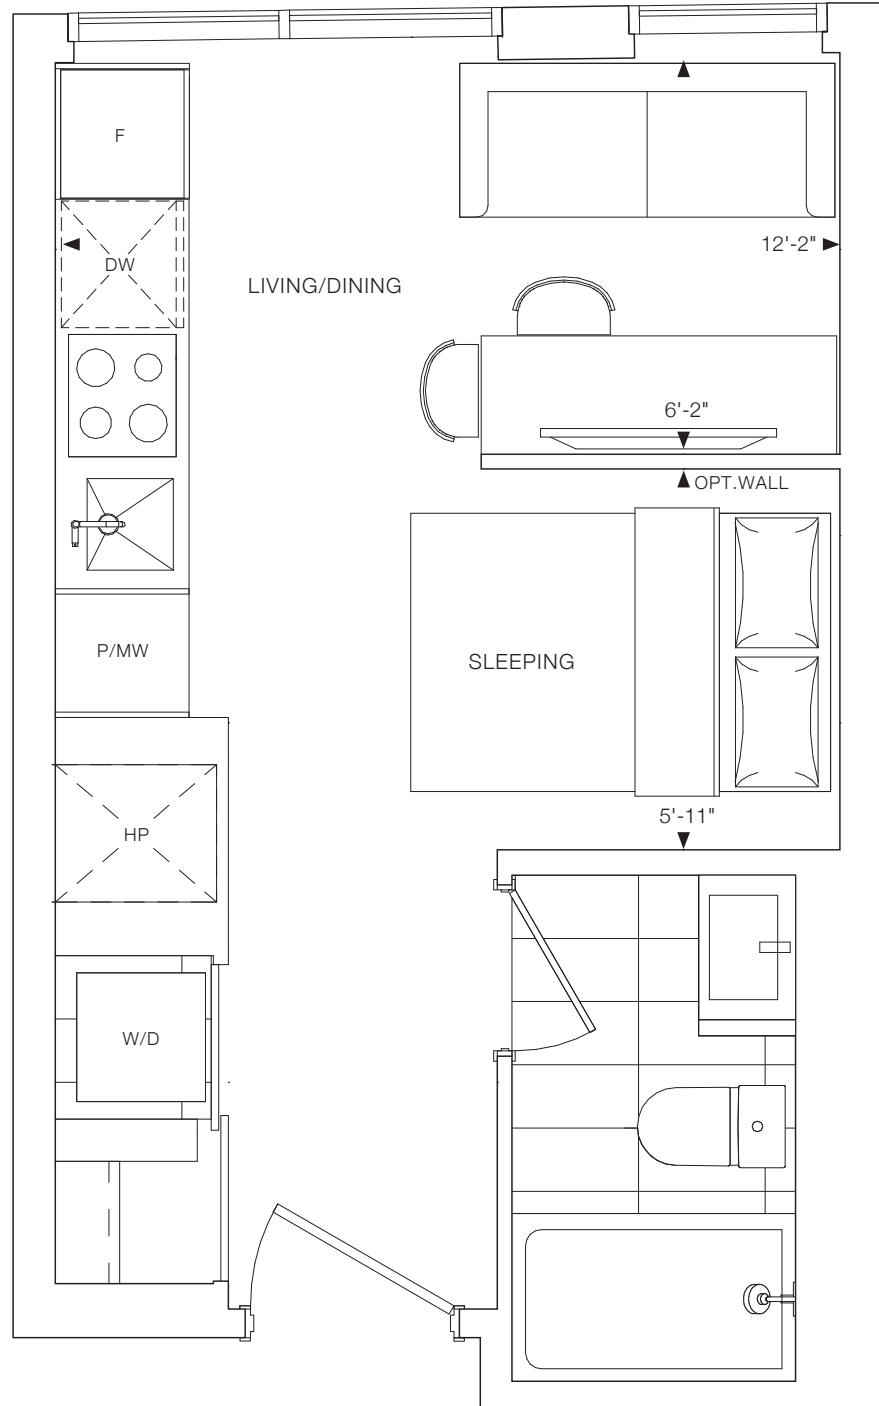

ELM
ON
YONGE

S1

JUNIOR 1 BEDROOM
INTERIOR: 300 SQ. FT.
TOTAL: 300 SQ. FT.

ELM
ON
YONGE

1B

1 BEDROOM
INTERIOR: 430 SQ.FT.
EXTERIOR: 89 SQ.FT.
TOTAL: 519 SQ.FT.

ELM
ON
YONGE

1D

1 BEDROOM
INTERIOR: 457 SQ.FT.
TOTAL: 457 SQ.FT.

ELM
ON
YONGE

1T+D

1 BEDROOM + DEN
INTERIOR: 474 SQ.FT.
TOTAL: 474 SQ.FT.

ELM
ON
YONGE

1C+D

1 BEDROOM + DEN
INTERIOR: 475 SQ.FT.
EXTERIOR: 81 SQ.FT.
TOTAL: 556 SQ.FT.

ELM
ON
YONGE

1A+D

1 BEDROOM + DEN
INTERIOR: 484 SQ.FT.
EXTERIOR: 79 SQ.FT.
TOTAL: 563 SQ.FT.

ELM
ON
YONGE

1S+D

1 BEDROOM + DEN
INTERIOR: 504 SQ.FT.
TOTAL: 504 SQ.FT.

ELM
ON
YONGE

1D+D

1 BEDROOM + DEN
INTERIOR: 509 SQ.FT.
TOTAL: 509 SQ.FT.

ELM
ON
YONGE

1Q+D

1 BEDROOM + DEN + 2 BATH
INTERIOR: 603 SQ.FT.
EXTERIOR: 78 SQ.FT.
TOTAL: 681 SQ.FT.

ELM
ON
YONGE

2A+M

2 BEDROOM + MEDIA + 2 BATH
INTERIOR: 596 SQ.FT.
EXTERIOR: 87 SQ.FT.
TOTAL: 683 SQ.FT.