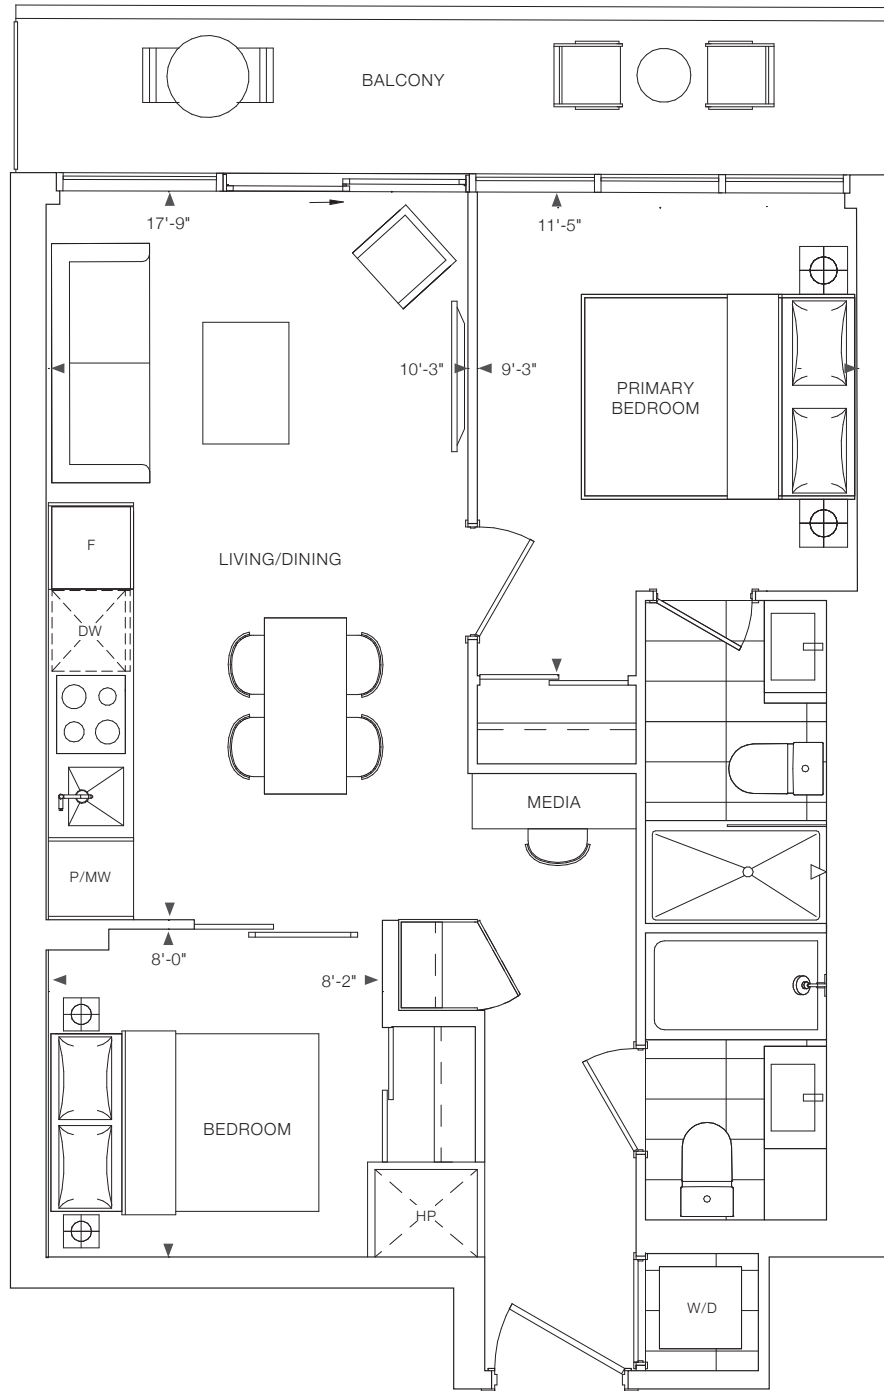

ELM
ON
YONGE

1A+D

1 BEDROOM + DEN
INTERIOR: 484 SQ.FT.
EXTERIOR: 79 SQ.FT.
TOTAL: 563 SQ.FT.

ELM
ON
YONGE

1S+D

1 BEDROOM + DEN
INTERIOR: 504 SQ.FT.
TOTAL: 504 SQ.FT.

ELM
ON
YONGE

1D+D

1 BEDROOM + DEN
INTERIOR: 509 SQ.FT.
TOTAL: 509 SQ.FT.

ELM
ON
YONGE

1Q+D

1 BEDROOM + DEN + 2 BATH
INTERIOR: 603 SQ.FT.
EXTERIOR: 78 SQ.FT.
TOTAL: 681 SQ.FT.

ELM
ON
YONGE

2A+M

2 BEDROOM + MEDIA + 2 BATH
INTERIOR: 596 SQ.FT.
EXTERIOR: 87 SQ.FT.
TOTAL: 683 SQ.FT.

ELM
ON
YONGE

2D

2 BEDROOM + 2 BATH
INTERIOR: 639 SQ.FT.
EXTERIOR: 81 SQ.FT.
TOTAL: 720 SQ.FT.

ELM
ON
YONGE

2L

2 BEDROOM + 2 BATH
INTERIOR: 683 SQ.FT.
EXTERIOR: 165 SQ.FT.
TOTAL: 848 SQ.FT.

ELM
ON
YONGE

2M

2 BEDROOM + 2 BATH
INTERIOR: 686 SQ.FT.
EXTERIOR: 244 SQ.FT.
TOTAL: 930 SQ.FT.

ELM
ON
YONGE

3A

3 BEDROOM + 2 BATH
INTERIOR: 767 SQ.FT.
EXTERIOR: 225 SQ.FT.
TOTAL: 992 SQ.FT.